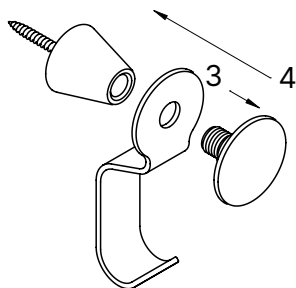

rd ruzdesign

Installation manual

rd

Art. No. 40.019F

A**B****C**