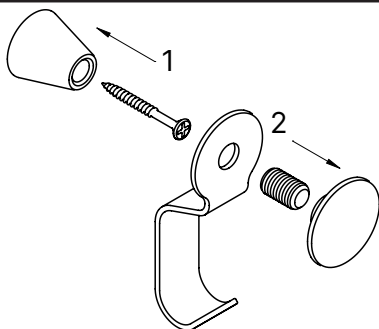

rd ruzdesign

Installation manual

rd

Art. No. 40.019F

A**B****C**