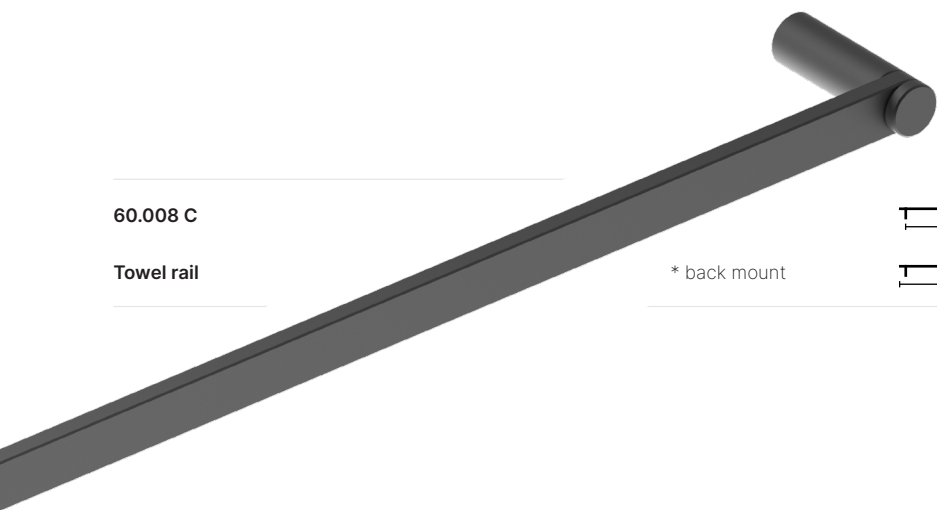

	15 / 23
	IT 31 / 24

<b>13.006</b>		160	192	224	320	400		15 / 15
<b>Glass door handle</b>		175	207	239	335	415		IT 31 / 31

<b>60.008 V</b>		150		15 / 30
<b>Roll holder</b>		180		IT 75

60.008 C

Towel rail

\* back mount

	400	600	750		15
	415	615	765		50

60.008 A

Towel rail

	400	600	750		15 / 30
	415	615	765		75

60.008 B

Towel rail

	400	600	750		15 / 30
	415	615	765		121

For all available colours and finishes visit  
[www.rujzdesign.com](http://www.rujzdesign.com)