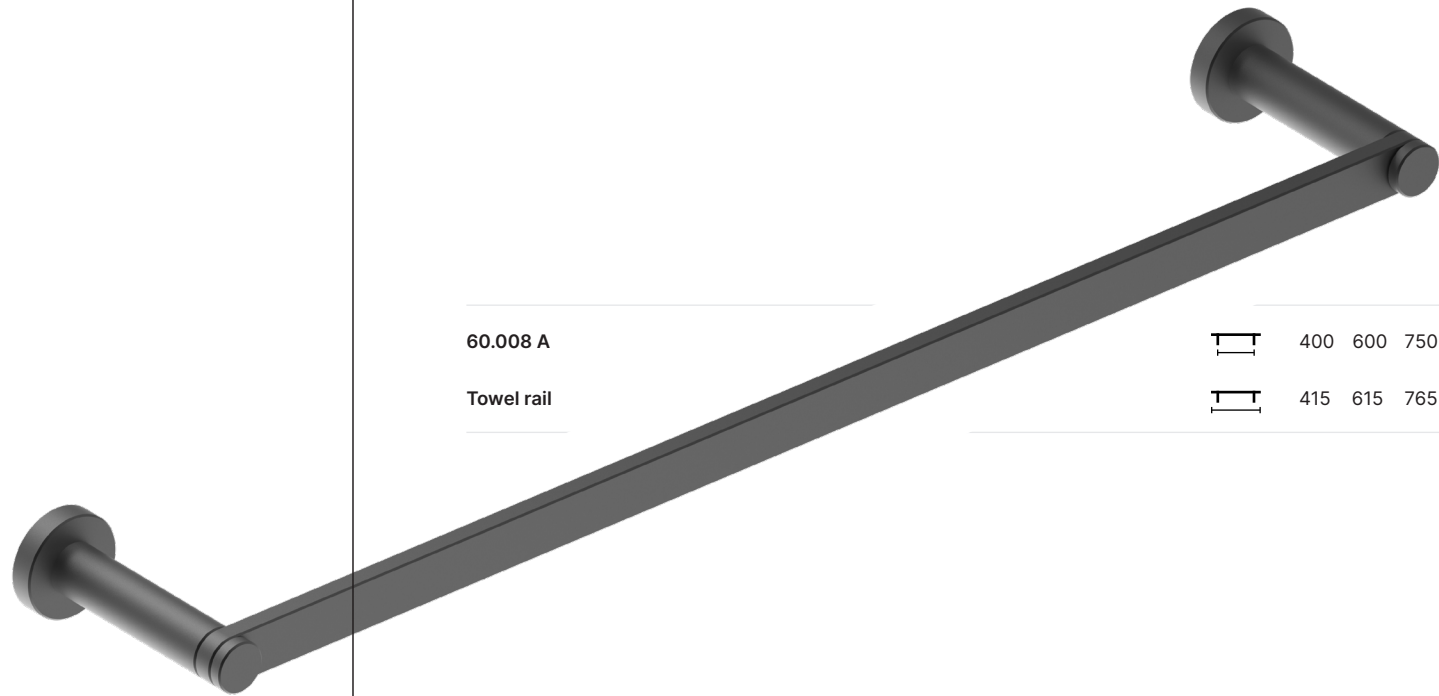

	15 / 23
	IT 31 / 24

<b>13.006</b>		160	192	224	320	400		15 / 15
<b>Glass door handle</b>		175	207	239	335	415		IT 31 / 31

<b>60.008 V</b>		150		15 / 30
<b>Roll holder</b>		180		IT 75

60.008 C

Towel rail

\* back mount

	400	600	750		15
	415	615	765		50

60.008 A

Towel rail

	400	600	750		15 / 30
	415	615	765		75

60.008 B

Towel rail

	400	600	750		15 / 30
	415	615	765		121

For all available colours and finishes visit  
[www.rujzdesign.com](http://www.rujzdesign.com)