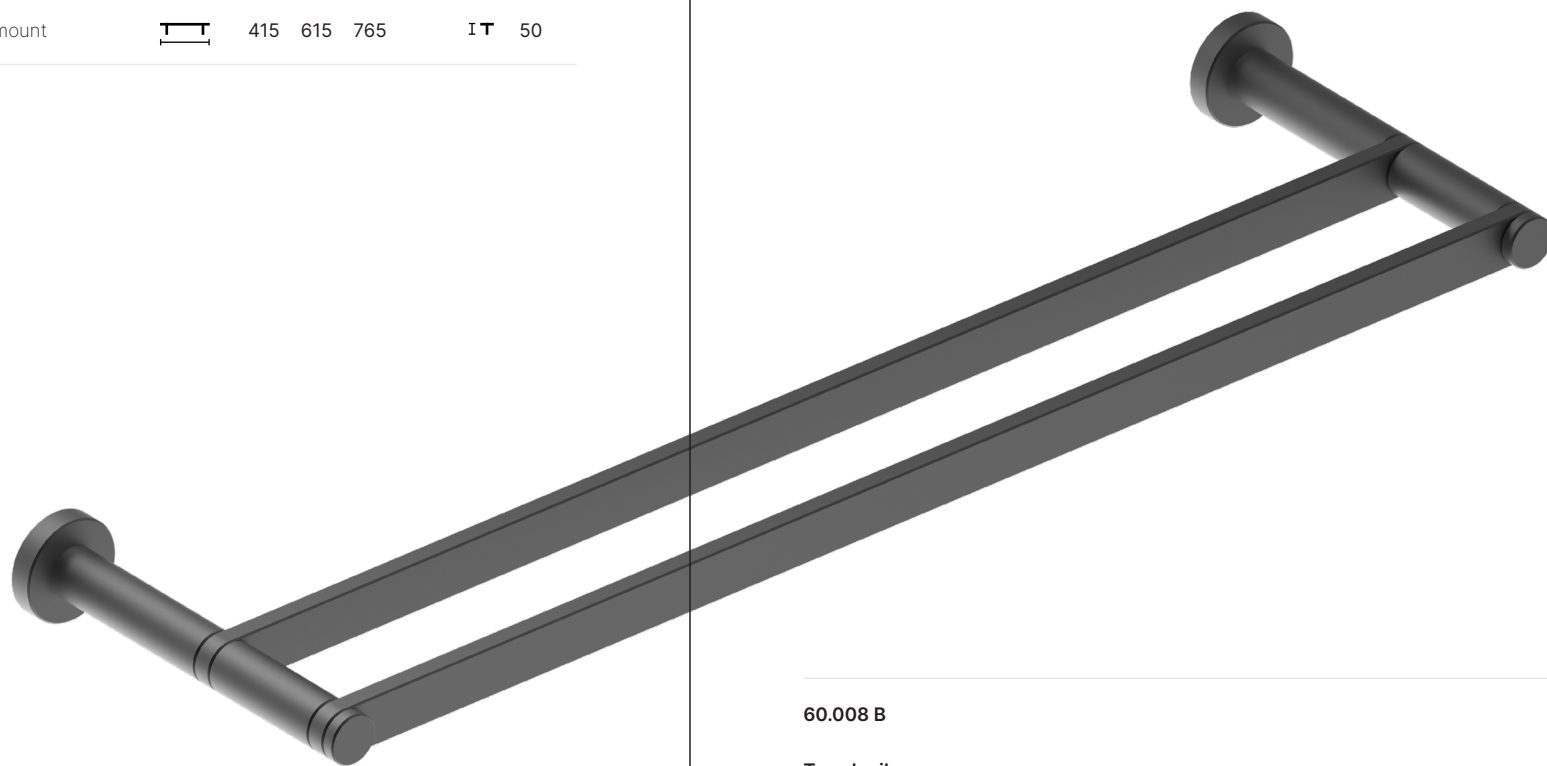

	15 / 23
	IT 31 / 24

<b>13.006</b>		160	192	224	320	400		15 / 15
<b>Glass door handle</b>		175	207	239	335	415		IT 31 / 31

<b>60.008 V</b>		150		15 / 30
<b>Roll holder</b>		180		IT 75

60.008 C

Towel rail

\* back mount

	400	600	750		15
	415	615	765		50

60.008 A

Towel rail

	400	600	750		15 / 30
	415	615	765		75

60.008 B

Towel rail

	400	600	750		15 / 30
	415	615	765		121

For all available colours and finishes visit  
[www.rujzdesign.com](http://www.rujzdesign.com)