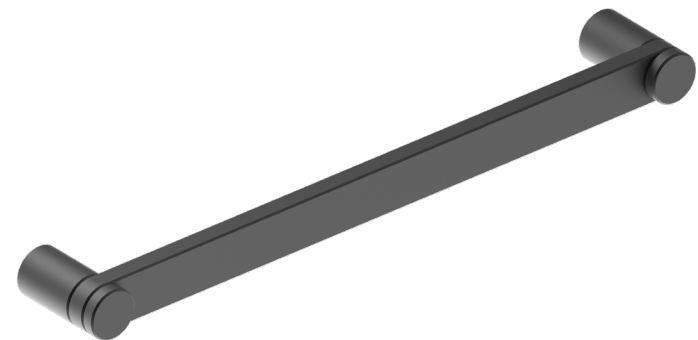

40.017  
Wall hook

I	15	I	68
I		I	32

716.15 B  
Handle

I	160	192	320	448	I	15
I	175	207	335	463	I	27

716.15  
Handle

I	128	160	192	320	400	600	I	15
I	143	175	207	335	415	615	I	31

## Dot Collection / Bathroom

In our quest for design excellence, in addition to classic handles, we have created a completely new category that will unify the details throughout your home.

<b>13.005</b>		160	192	224	320	400
<b>Glass door handle</b>		175	207	239	335	415